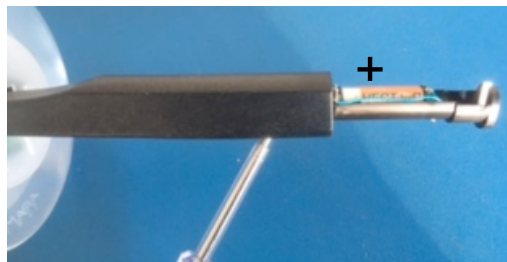

INSTRUCTIONS/CAUTIONS FOR LIGHT /acoustic FOIL - cod NASYSP09.1

This plastic foil has a special switch on the point and is used as stand alone weapon as epee mode.

To use it the ON/OFF switch must be placed in ON position: at this time a sound signal will be activated as test. If you do not listen any sound the foil could be not OK.

The foil is available with red or green guard light with 2 different sounds one for each light colour for a better scoring identification.

The standby current is zero. Anyway when the foil is not used, is better to place the ON/OFF switch in OFF position.

The weapon NASYSP09.1 has n 1 alkaline battery 12 Vdc 53mAh placed in the handle of foil

-In order to insert or replace the battery in the foil handle extract the holding battery using a small screwdriver as in the picture above, placing attention to the polarity (+ and – poles).